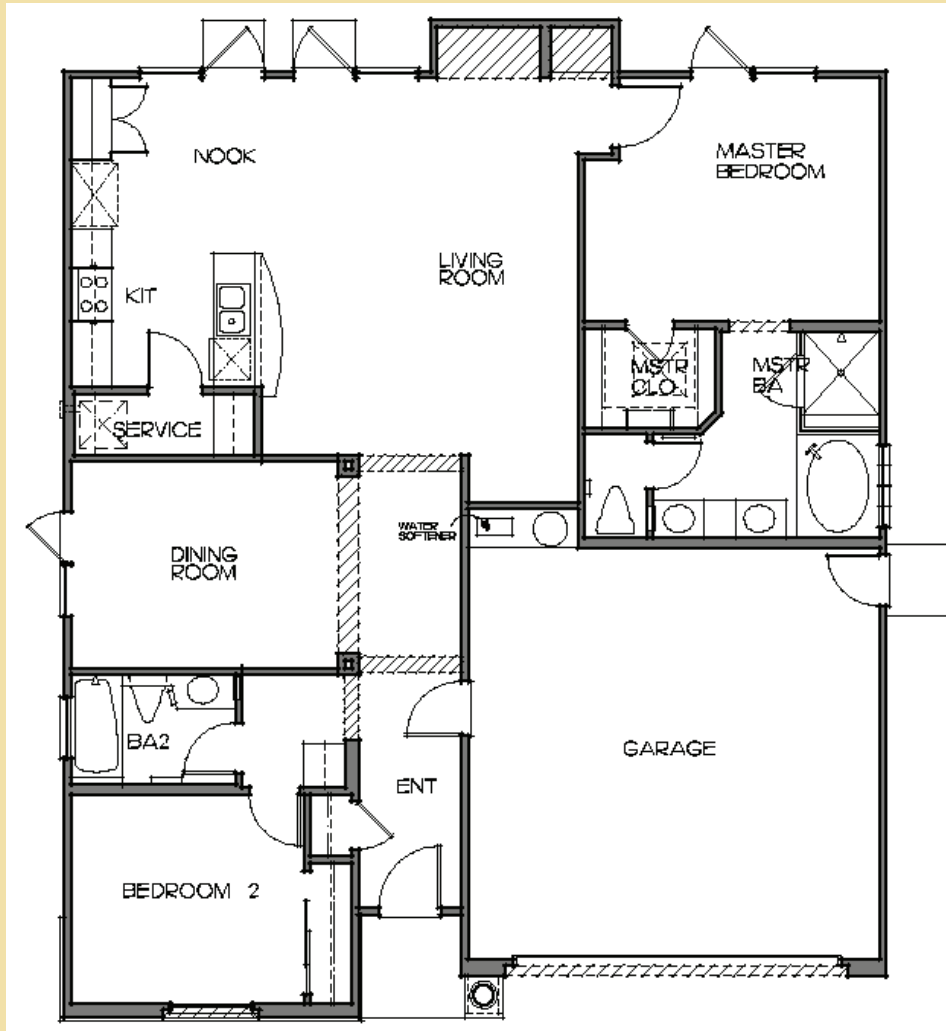

Community: Villa
Plan: 1

Level 1 of 1

Plan Details:

- 1,350 Square Feet
- 2 Bedrooms
- 2 Bathrooms
- 2-Bay Garage
- Single Family, Detached Home
- Single-Level Layout
- Low-Maintenance Home Site